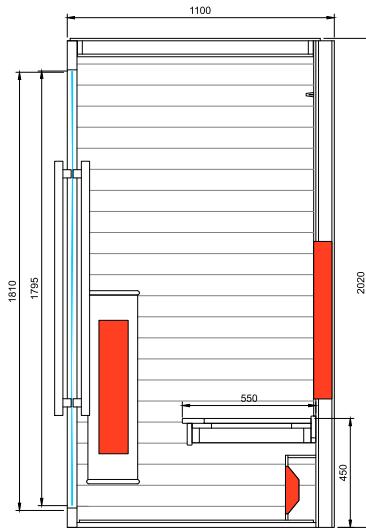

Note Info:

Finition extérieure à la demande.

| Modèle | Dimensions: L x P x H (cm) | Émetteurs IR | Wattage | Art. No. |
|-------------------|----------------------------|--------------|---------|----------|
| 1 PERS. | 112 x 100 x 200 | Quartz Vitae | 2800W | 338015 |
| 2 PERS. | 130 x 110 x 200 | Quartz Vitae | 2800W | 338065 |
| 3 PERS. | 155 x 110 x 200 | Quartz Vitae | 3150W | 338025 |
| 3 PERS. Pentagone | 143 x 143 x 200 | Quartz Vitae | 3000W | 338085 |
| 6 PERS. | 163 x 163 x 200 | Quartz Vitae | 3200W | 338055 |

1. Two unique shades of colour;
2. Different sizes and colors available on demand;
3. Suitable for indoor and outdoor use.

Modèle - 1 PERS.

| Quartz IR Elements | | | | |
|----------------------|----------|----------|----------|-------|
| | | | | |
| 2 x 350W | 2 x 750W | 1 x 500W | 1 x 100W | 2800W |

Modèle - 2 PERS.

| Quartz IR Elements | | | | |
|----------------------|----------|----------|----------|-------|
| | | | | |
| 2 x 350W | 2 x 750W | 1 x 500W | 1 x 100W | 2800W |

Modèle - 3 PERS.

Quartz | IR Elements