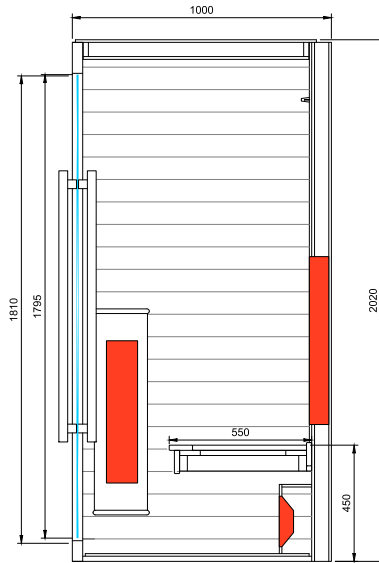

Note Info:

Finition extérieure à la demande.

| Modèle | Dimensions: L x P x H (cm) | Émetteurs IR | Wattage | Art. No. |
|-------------------|----------------------------|--------------|---------|----------|
| 1 PERS. | 112 x 100 x 200 | Quartz Vitae | 2800W | 338015 |
| 2 PERS. | 130 x 110 x 200 | Quartz Vitae | 2800W | 338065 |
| 3 PERS. | 155 x 110 x 200 | Quartz Vitae | 3150W | 338025 |
| 3 PERS. Pentagone | 143 x 143 x 200 | Quartz Vitae | 3000W | 338085 |
| 6 PERS. | 163 x 163 x 200 | Quartz Vitae | 3200W | 338055 |

1. Two unique shades of colour;
2. Different sizes and colors available on demand;
3. Suitable for indoor and outdoor use.

Modèle - 1 PERS.

| Quartz IR Elements | | | | |
|----------------------|----------|----------|----------|-------|
| | | | | |
| 2 x 350W | 2 x 750W | 1 x 500W | 1 x 100W | 2800W |