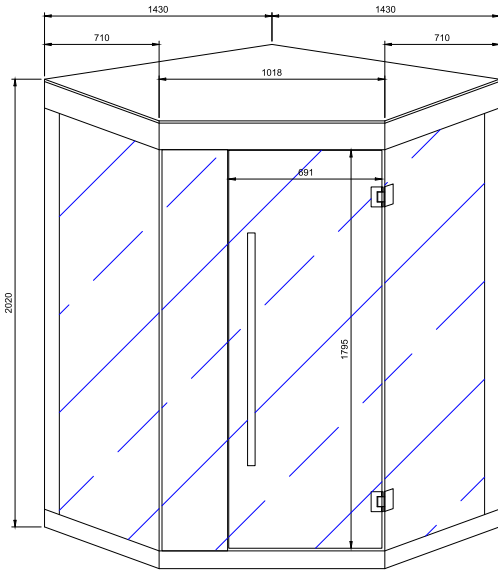

Modèle - 6 PERS.

Quartz | IR Elements			
1 x 500W 4 x 350W	2 x 500W	1 x 100W	3000W