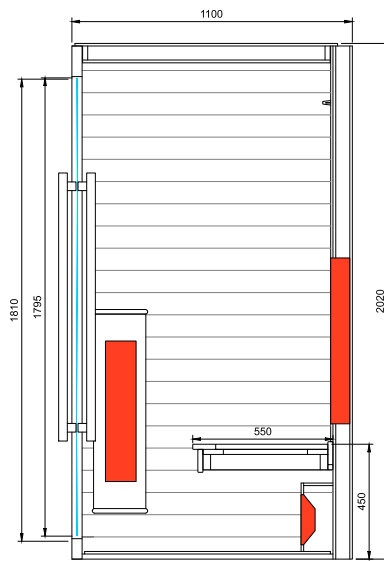

Modèle - 2 PERS.

Quartz | IR Elements				
2 x 350W	2 x 750W	1 x 500W	1 x 100W	2800W