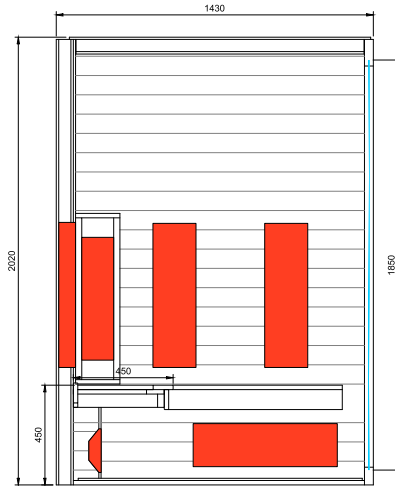

Modèle - 6 PERS.

Quartz | IR Elements			
1 x 500W 4 x 350W	2 x 500W	1 x 100W	3000W